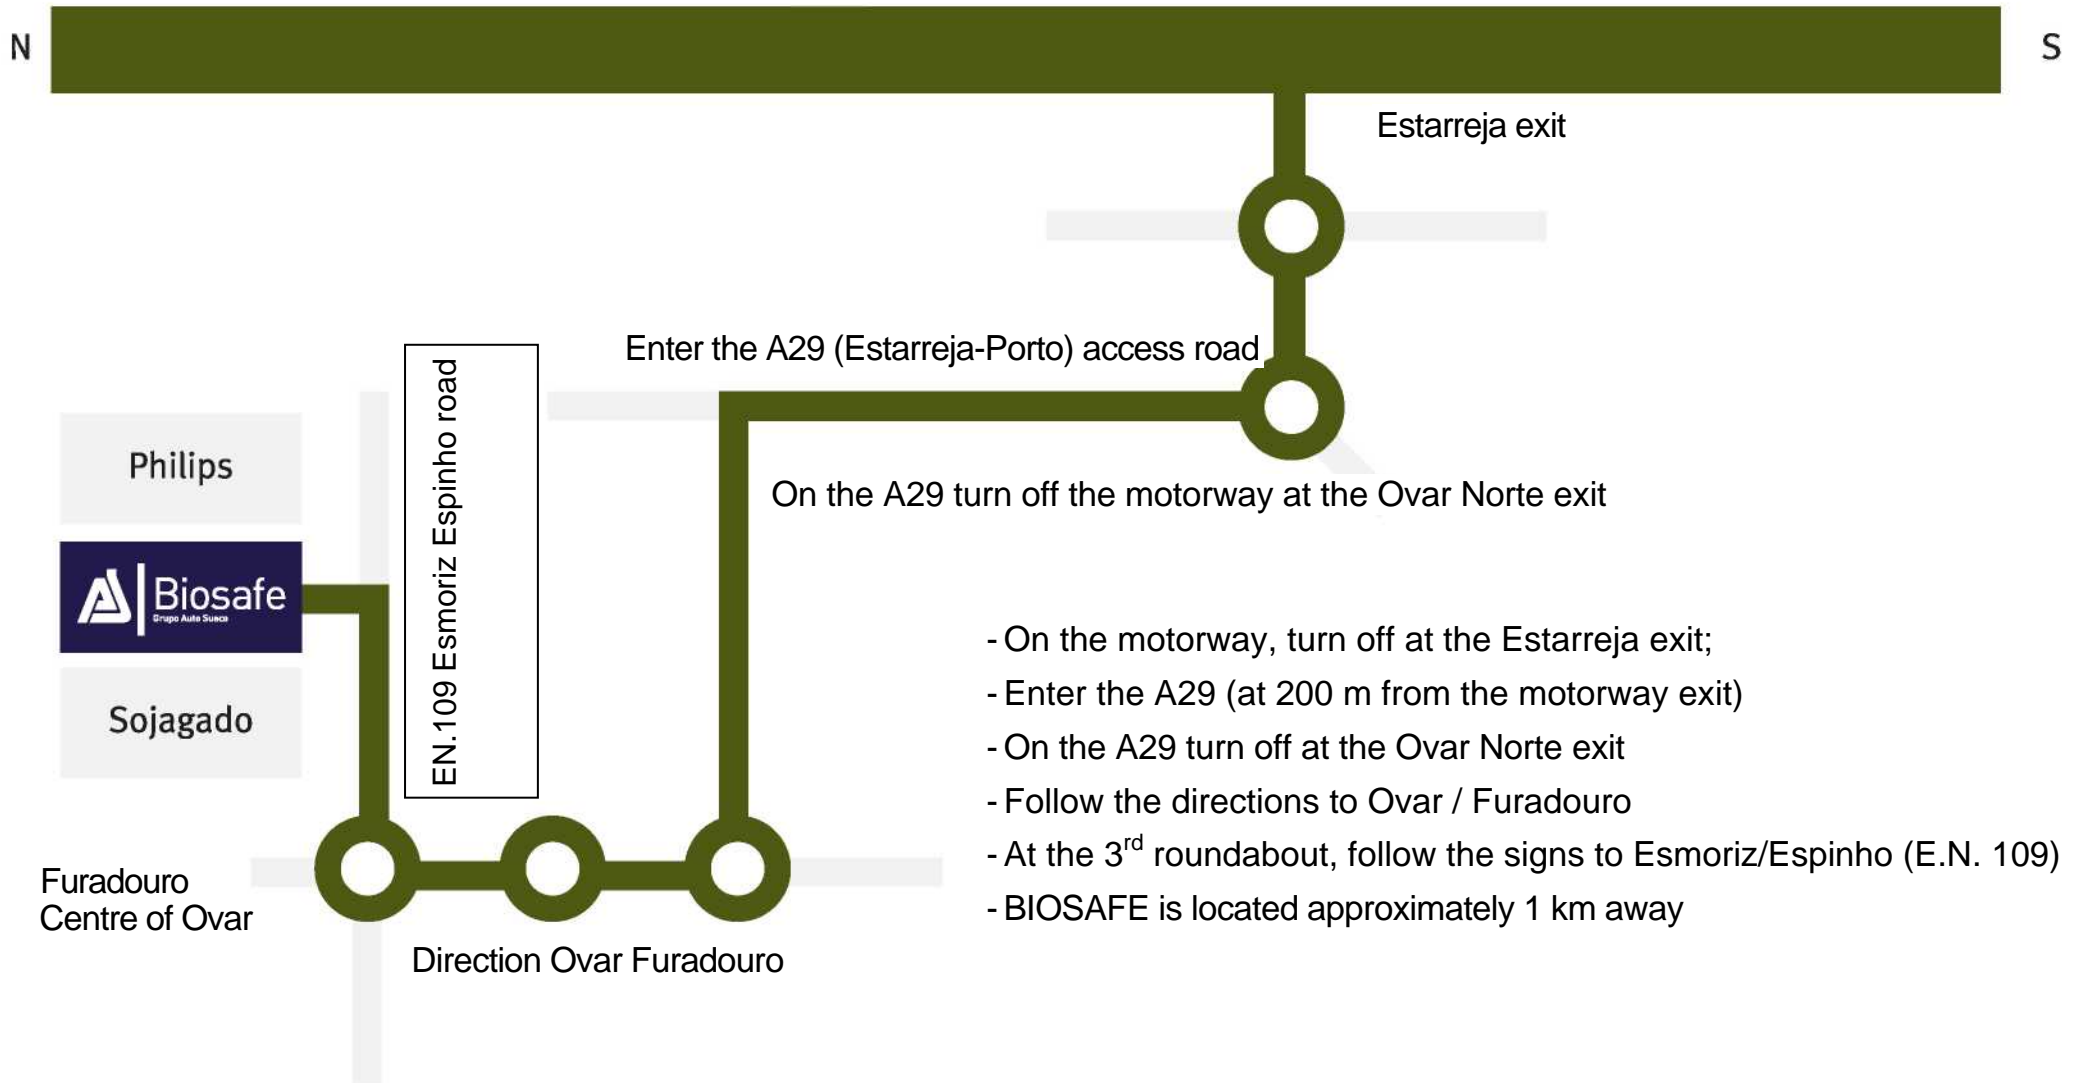

A1 Motorway (Porto-Lisbon)

- On the motorway, turn off at the Estarreja exit;
- Enter the A29 (at 200 m from the motorway exit)
- On the A29 turn off at the Ovar Norte exit
- Follow the directions to Ovar / Furadouro
- At the 3rd roundabout, follow the signs to Esmoriz/Espinho (E.N. 109)
- BIOSAFE is located approximately 1 km away

Lugar da Pardala
Apartado 49
3884-909 Ovar